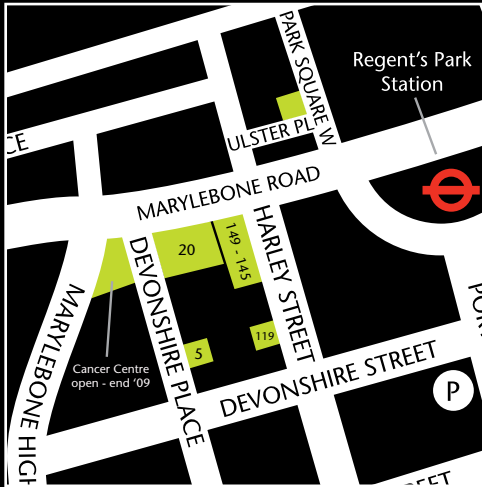

The London Clinic offers a wide range of imaging services in one location

- CT – two 16 slice Siemens CT scanners
- MRI – two 1.5T Siemens MRI scanners
- Ultrasound
- Plain X-ray
- Digital breast imaging
- Nuclear medicine
- Interventional angiography
- Fluoroscopy
- Bone densitometry
- Urodynamics
- Vascular scanning

Diagnostic Services at The London Clinic

The London Clinic's diagnostic service provides a comprehensive range of both **outpatient** and **inpatient** investigative procedures to cater for individual patient needs, all in one location.

For further information on diagnostic procedures please contact:

Pathology 020 7616 7755
Radiology 020 7616 7653
Nuclear Medicine 020 7535 5544
Cardiology 0207 616 7664

k.edwards@thelondonclinic.co.uk
r.fahey@thelondonclinic.co.uk
nuclearmedicine@thelondonclinic.co.uk
cardiactechnicians@thelondonclinic.co.uk

www.thelondonclinic.co.uk